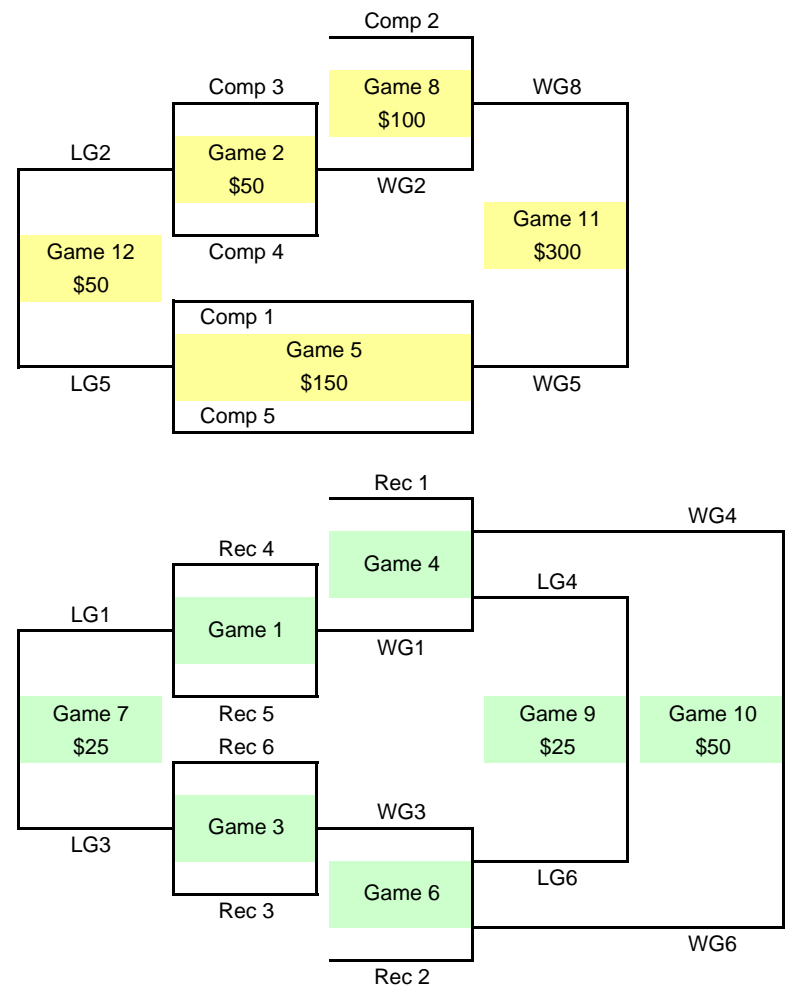

BOLIVAR PARK EASTER ICEBREAKER

Friday

1

10:00 a.m.		
11:30 a.m.	Havoc	I'd Hit That
1:00 p.m.		
2:30 p.m.	Public Enemy	Havoc
4:00 p.m.		

2

Adrenaline	D-Inc
Roll 2	Rat Pack
Adrenaline	Thunder
D-Inc	Roll 2
Rat Pack	Thunder

3

Public Enemy	Mayhem
Aces	Indians
Mayhem	Indians
I'd Hit That	Aces

Saturday

1

10:00 a.m.		
11:30 a.m.	Mayhem	Aces
1:00 p.m.		
2:30 p.m.	Public Enemy	Aces
4:00 p.m.		

2

Roll 2	Thunder
D-Inc	Rat Pack
Adrenaline	Roll 2
D-Inc	Thunder
Adrenaline	Rat Pack

3

Public Enemy	I'd Hit That
Havoc	Indians
I'd Hit That	Indians
Mayhem	Havoc

Sunday

1

10:00 a.m.	Game 1	Rec 4 + 5
11:30 a.m.	Game 4	Rec 1 + WG1
1:00 p.m.	Game 7	LG1 + LG3
2:30 p.m.	Game 10	WG4 + WG6

2

Game 2	Comp 3 + 4
Game 5	Comp 1 + 5
Game 8	Comp 2 + WG8
Game 11	WG5 + WG8

3

Game 3	Rec 3 + 6
Game 6	Rec 2 + WG2
Game 9	LG4 + LG6
Game 12	LG2 + LG5

**NSA Canada and Sportvictoria
prizes for games 7 to 12**