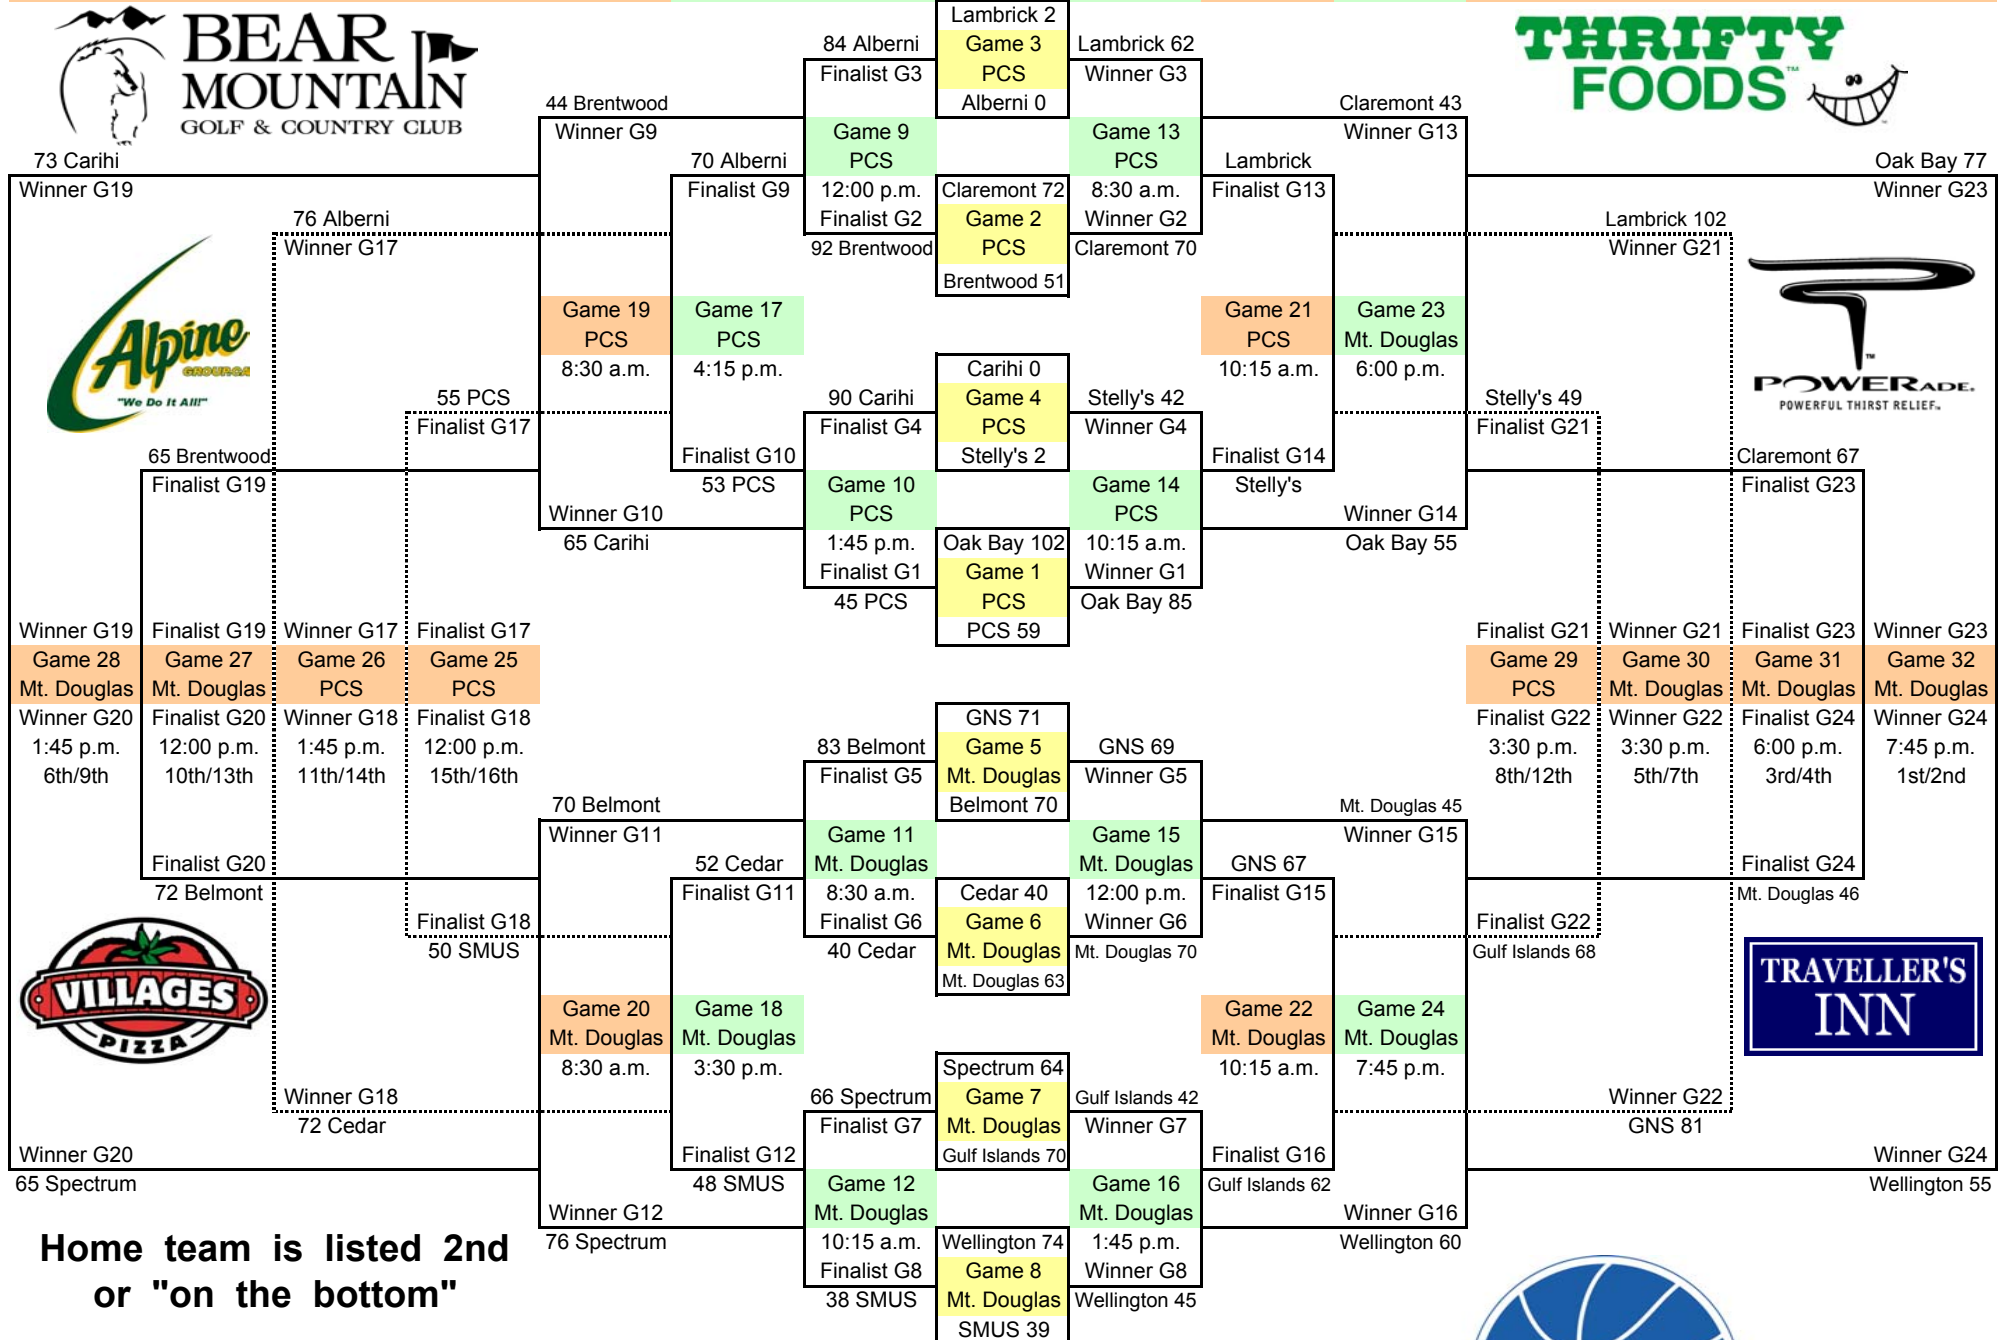

Vancouver Island Basketball Classic November 30 - December 2, 2006

Saturday Saturday Saturday Saturday Saturday Friday Friday Thursday Friday Saturday Friday Saturday Saturday Saturday Saturday

Home team is listed 2nd or "on the bottom"

| Thursday | Nov. 30 | Played at PCS | | Played at Mt. Douglas | |
|-----------|---------|---------------|-----------|-----------------------|-----------------------|
| 2:30 p.m. | Game 1 | Oak Bay | PCS | Game 5 | GNS Belmont |
| 4:15 p.m. | Game 2 | Claremont | Brentwood | Game 6 | Cedar Mt. Douglas |
| 6:00 p.m. | Game 3 | Lambrick | Alberni | Game 7 | Spectrum Gulf Islands |
| 7:45 p.m. | Game 4 | Carihi | Stelly's | Game 8 | Wellington SMUS |